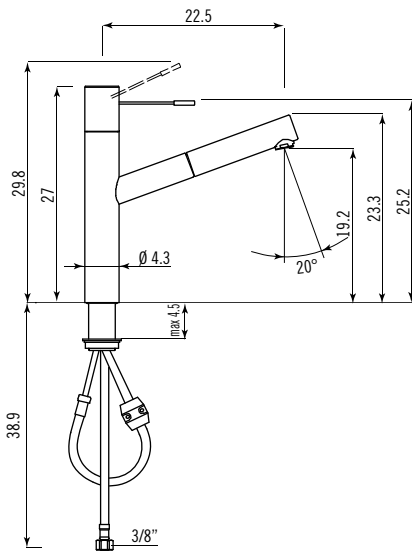

Miscelatori con comando integrato (1 - 2 - 5)

Mixing taps with integrated controls

10.151.113.700 ONO - Miscelatore monocomando con canna orientabile e doccino estraibile
ONO - Mixer with adjustable spout and pull-out shower