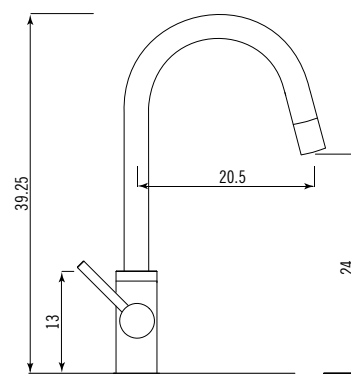

Miscelatore con comando remoto (1 - 2 - 3 - 4)

Mixing tap with remote control

MCR25+CRL

Miscelatore comando remoto con
canna orientabile totalmente
estraibile e doccino in Derlin® bianco
Remote control mixer with
fully extractable spout and
pull-out shower in white Derlin®

Miscelatori con comando integrato (1 - 2 - 3)

Mixing taps with integrated controls

Ø 4.5

ALP33 Miscelatore monocomando con
canna orientabile
Mixer with adjustable spout

Ø 4.5

ALP34 Miscelatore monocomando con
canna orientabile
Mixer with adjustable spout

Ø 5

ALP44 Miscelatore monocomando
con canna orientabile
e doccino estraibile
Mixer with adjustable spout
and pull out shower

Ø 3.5

Foro incasso canne, miscelatori,
comandi e dispenser sapone
Cutout hole of stouts, mixing
taps, controls and soap dispenser

- (1) In acciaio inossidabile finitura satinata; In stainless steel with satin finishing.
- (2) I fori nel lavello per le canne, comandi e i miscelatori, possono essere eseguiti a richiesta al prezzo netto di € 16 + I.V.A.;
The holes in the sinks for the spouts, the control mixers and the mixing taps can be drilled on request at a net price of € 16 + I.V.A.
- (3) Miscelatori Alpes; Mixing taps Alpes.
- (4) Ideale per installazione sotto finestra; Perfect for installation under windows.