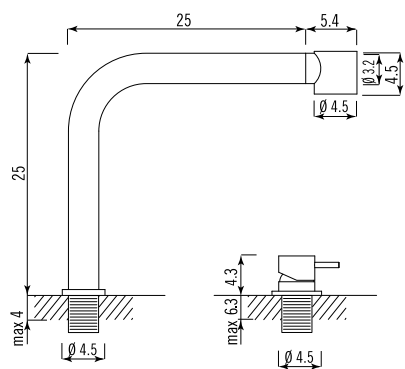

Miscelatore con comando remoto (1 - 2 - 3 - 4)

Mixing tap with remote control

MCR25+CRL

Miscelatore comando remoto con
canna orientabile totalmente
estraibile e doccino in Derlin® bianco
Remote control mixer with
fully extractable spout and
pull-out shower in white Derlin®

Miscelatori con comando integrato (1 - 2 - 3)

Mixing taps with integrated controls

Ø 4.5

ALP33 Miscelatore monocomando con
canna orientabile
Mixer with adjustable spout

Ø 4.5

ALP34 Miscelatore monocomando con
canna orientabile
Mixer with adjustable spout

Ø 5

ALP44 Miscelatore monocomando
con canna orientabile
e doccino estraibile
Mixer with adjustable spout
and pull out shower

Ø 3.5

Foro incasso canne, miscelatori,
comandi e dispenser sapone
Cutout hole of stouts, mixing
taps, controls and soap dispenser

- (1) In acciaio inossidabile finitura satinata; In stainless steel with satin finishing.
- (2) I fori nel lavello per le canne, comandi e i miscelatori, possono essere eseguiti a richiesta al prezzo netto di € 16 + I.V.A.;
The holes in the sinks for the spouts, the control mixers and the mixing taps can be drilled on request at a net price of € 16 + I.V.A.
- (3) Miscelatori Alpes; Mixing taps Alpes.
- (4) Ideale per installazione sotto finestra; Perfect for installation under windows.