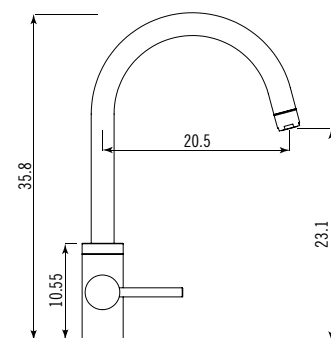

Miscelatore con comando remoto (1 - 2 - 3 - 4)

Mixing tap with remote control

MCR25+CRL

Miscelatore comando remoto con
canna orientabile totalmente
estraibile e doccino in Derlin® bianco
Remote control mixer with
fully extractable spout and
pull-out shower in white Derlin®

Miscelatori con comando integrato (1 - 2 - 3)

Mixing taps with integrated controls

Ø 4.5

ALP33 Miscelatore monocomando con
canna orientabile
Mixer with adjustable spout

Ø 4.5

ALP34 Miscelatore monocomando con
canna orientabile
Mixer with adjustable spout

Ø 5

ALP44 Miscelatore monocomando
con canna orientabile
e doccino estraibile
Mixer with adjustable spout
and pull out shower

Ø 3.5

Foro incasso canne, miscelatori,
comandi e dispenser sapone
Cutout hole of stouts, mixing
taps, controls and soap dispenser

10.111.103.150 nel colore bianco
in white colour

Foro incasso miscelatori
Cutout hole of mixing taps

(5) Miscelatori KWC. Mixing taps KWC.