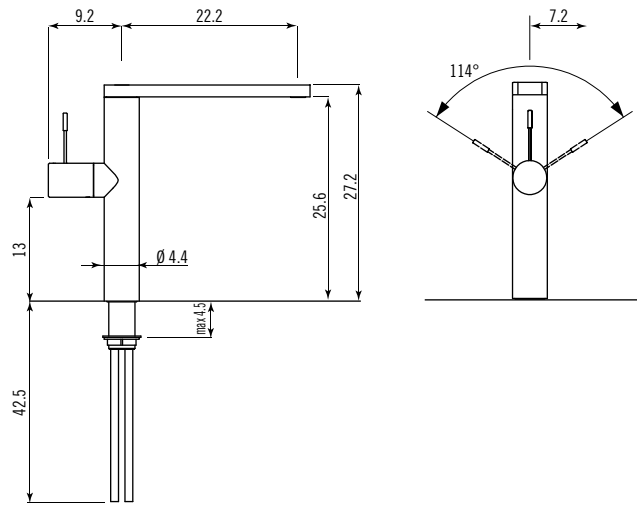

10.151.413.700 ONO - Miscelatore monocomando con canna orientabile
ONO - Mixer with adjustable spout