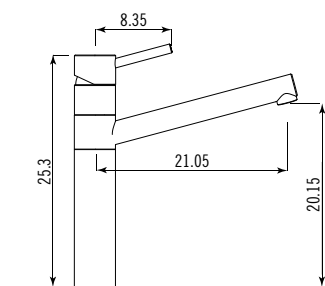

Miscelatori con comando integrato (1 - 2 - 3)

Mixing taps with integrated controls

Ø 4.5

ALP33 Miscelatore monocomando con
canna orientabile
Mixer with adjustable spout

Ø 4.5

ALP34 Miscelatore monocomando con
canna orientabile
Mixer with adjustable spout

Ø 5

ALP44 Miscelatore monocomando
con canna orientabile
e doccino estraibile
Mixer with adjustable spout
and pull out shower

Ø 3.5

Foro incasso canne, miscelatori,
comandi e dispenser sapone
Cutout hole of stouts, mixing
taps, controls and soap dispenser