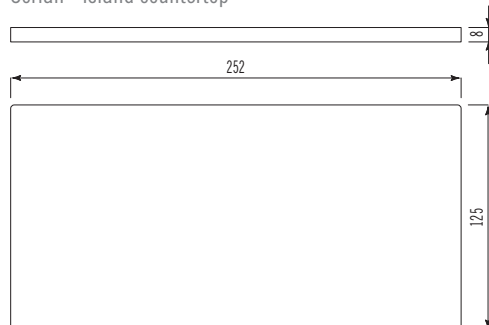

Top inox
Stainless steel countertop

T/250

Top Corian®
Corian® countertop

TC/250

Top inox ad isola
Stainless steel island countertop

T/250-I

Top Corian® ad isola
Corian® island countertop

TC/250-I